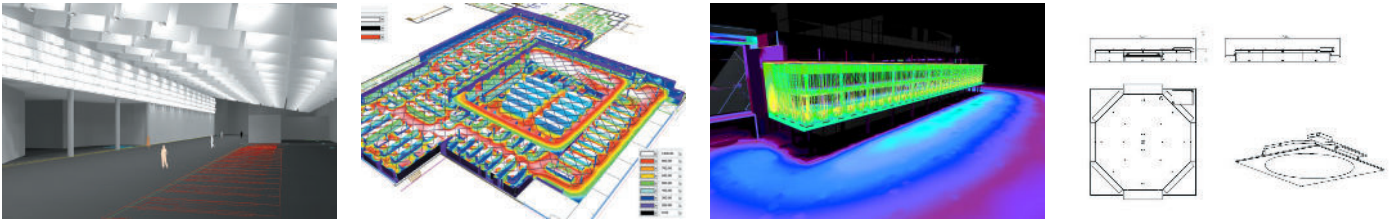

Quality is the main value, all of our products are made using high quality components from reputable European suppliers. We use the most advanced technologies, some of which are unique and patented, to produce efficient products for easy installation, effective storage and transportation.