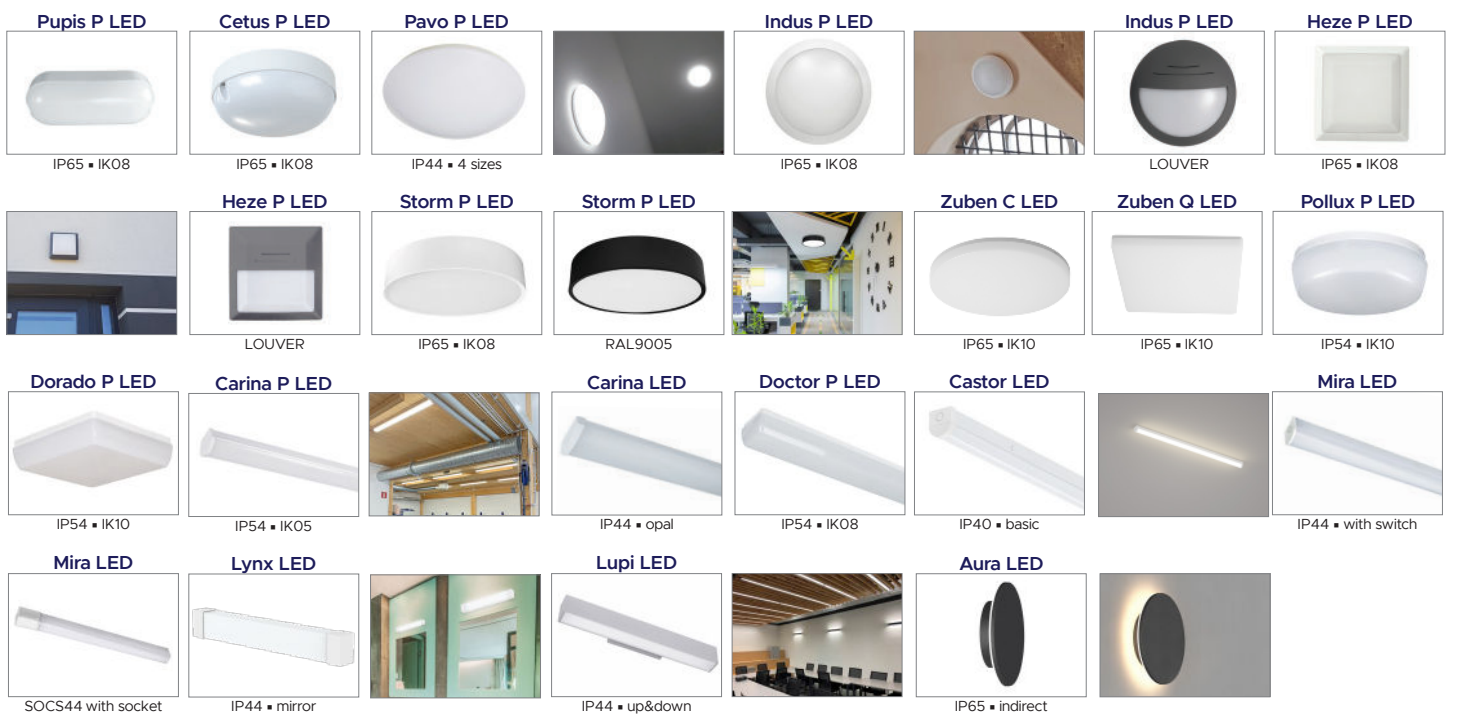

Diffuser and Wall Luminaires