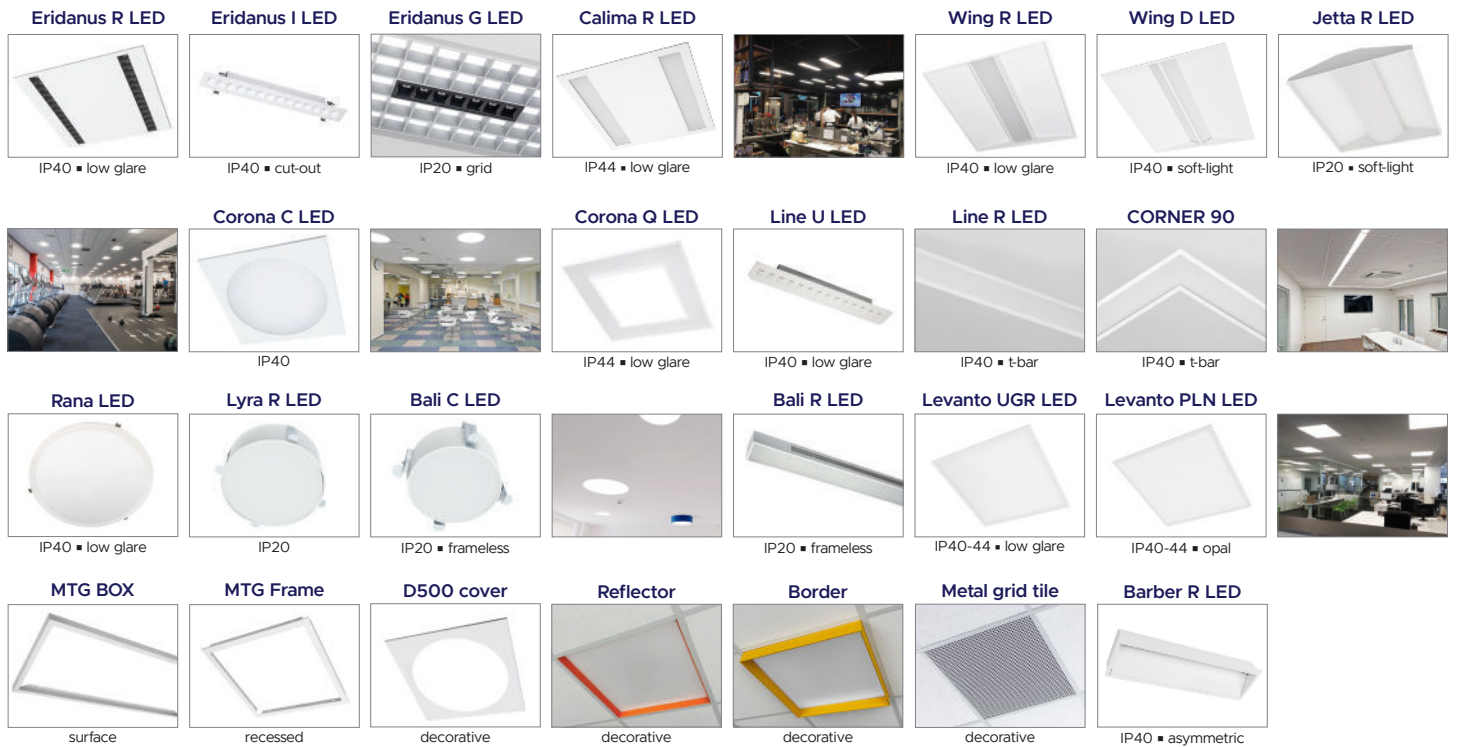

PRODUCT RANGE 2025

Recessed Luminaires