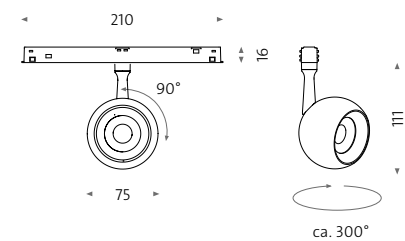

Standardkonfigurationen Standard configurations

Abstrahlwinkel Beam angle
24°

Lichtfarbe Light colour
2700 K, 3000 K

Dimmung Dimming
4 DALI

Gehäusefarbe Housing colour
bk schwarz black

Artikelnummer Order number	Modell Model				
HW000832	mts-t3	– 24	– 2700	– 4	– bk
HW000833	mts-t3	– 24	– 3000	– 4	– bk