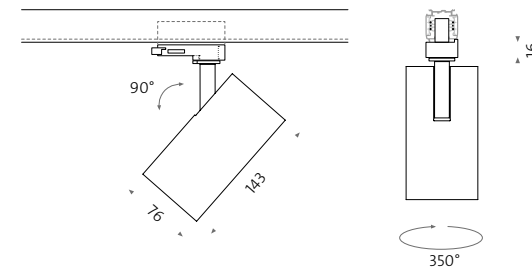

wi4-str-2/-7/-9 (PRO-0222 Adapter)