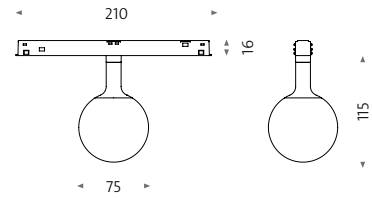

mts-d1-om

Stromschienenleuchte – 48V
 Dekorative Kugelleuchte, opal matt
 Contact track luminaire—48V
 Decorative sphere light, opale matt

mts-d1-cc

Stromschienenleuchte – 48V
 Dekorative Kugelleuchte, klarglas
 Contact track luminaire—48V
 Decorative sphere light, clear glass