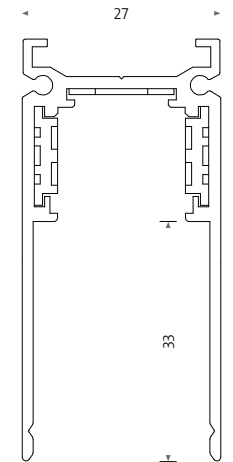

mts-ab-hi-1000 / -2000

Aufbaustromschiene – 48V
Surface-mounted contact track—48V

Standardkonfigurationen
Standard configurations

Länge Length
1000 mm, 2000 mm

Gehäusefarbe Housing colour
bk schwarz black

Artikelnummer **Modell**
Order number Model

HW000764	mts-ab-hi-1000 – bk
HW000765	mts-ab-hi-2000 – bk