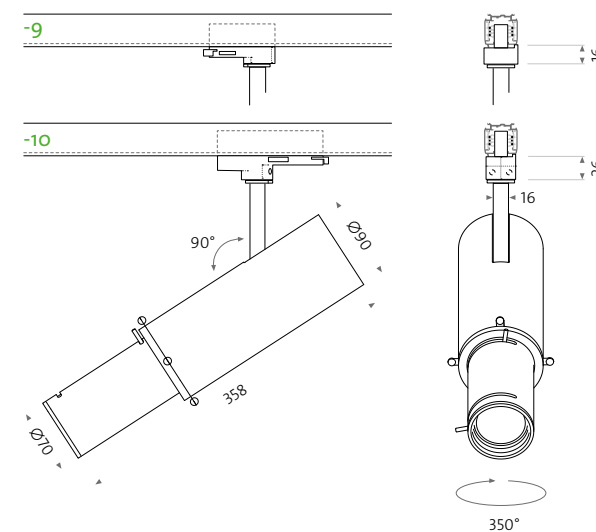

ad-str-ks-fe-sc

Konturenstrahler inkl. Selective Colour Control
 Contour spotlight incl. Selective Colour Control

Standardkonfigurationen Standard configurations

LED-Modell | -Leistung LED model | power
 sc1 & sc2 | 30 W