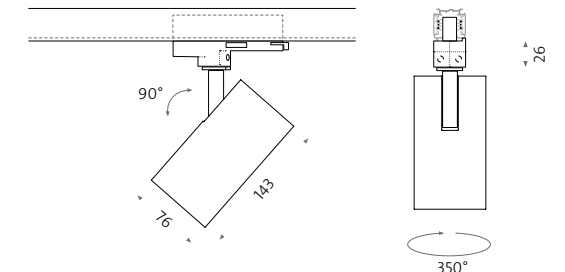

wi4-str-4 (PRO-D680 Adapter)

Standardkonfigurationen
Standard configurations

Ra CRI
HC High CRI typ. 98

Abstrahlwinkel Beam angle
12°, 24°, 38°

Lichtfarbe Light colour
2700 K, 3000 K, 4000 K
d2w* (1800–3000 K, CRI typ. 97)
* with DALI or Bluetooth only

Dimmung Dimming
2 Drehpotentiometer am Gehäuse
rotary potentiometer on the housing
4 DALI
7 Phasenanschnitt | -abschnitt phasecut
9 Bluetooth

Gehäusefarbe Housing colour
9005 schwarz matt black matt
9016 weiß matt white matt

Artikelnummer Order number	Modell Model	Ra CRI	∧	⊙	dim	◼

MW006583	wi4-str – HC – 24 – 2700 – 7 – 9005

MW006565	wi4-str – HC – 24 – 2700 – 7 – 9016

MW006586	wi4-str – HC – 24 – 3000 – 7 – 9005

MW006568	wi4-str – HC – 24 – 3000 – 7 – 9016

MW006584	wi4-str – HC – 38 – 2700 – 7 – 9005

MW006566	wi4-str – HC – 38 – 2700 – 7 – 9016

MW006587	wi4-str – HC – 38 – 3000 – 7 – 9005

MW006569	wi4-str – HC – 38 – 3000 – 7 – 9016