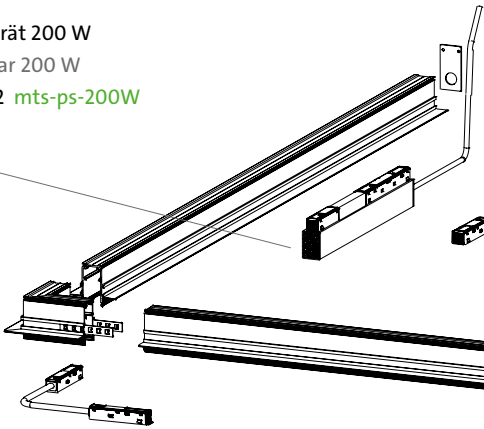

Betriebsgerät 200 W
Control gear 200 W
HW000772 *mts-ps-200W*

Elektrischer Verbinder, flexibel
Electrical connector, flexible
HW000768 *mts-fc*

Mechanischer Verbinder, gerade
Mechanical connector, straight
HW000778 *mts-eb-sc*