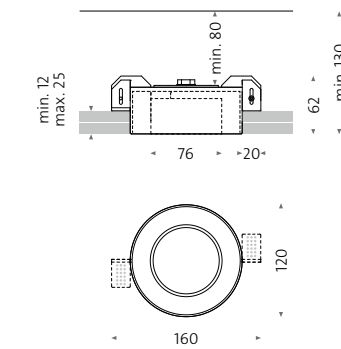

wi4-eb-1r-db

Einbauleuchte für Decke
Recessed light for ceiling

Deckenausschnitt Ceiling cut-out
Ø 130 mm