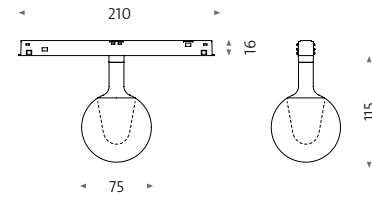

mts-d1-om

Stromschienenleuchte – 48V
 Dekorative Kugelleuchte, opal matt
 Contact track luminaire—48V
 Decorative sphere light, opale matt

mts-d1-cc

Stromschienenleuchte – 48V
 Dekorative Kugelleuchte, klarglas
 Contact track luminaire—48V
 Decorative sphere light, clear glass