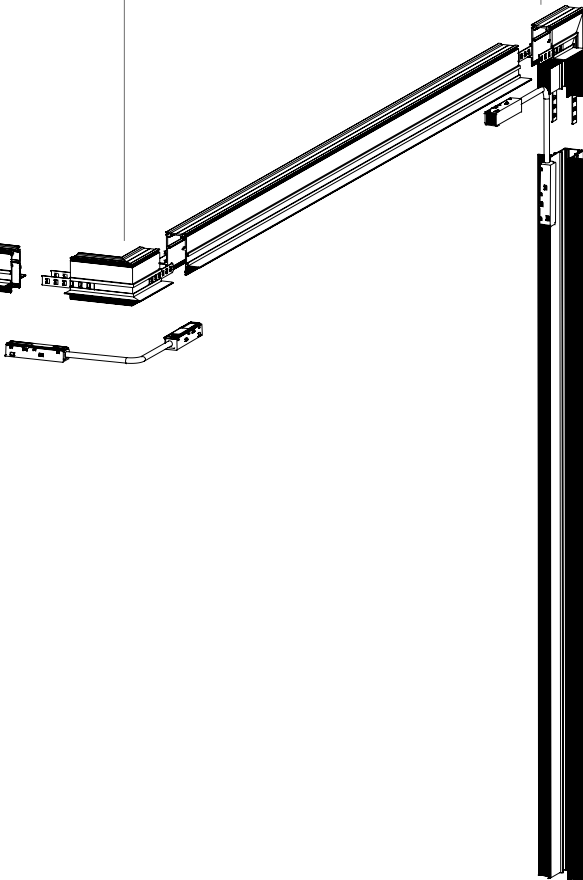

Mechanischer Verbinder, gerade
Mechanical connector, straight
HW000778 *mts-eb-sc*

Impressum *Imprint*

mawa design
Licht- und Wohnideen GmbH

Member of the **PROLED GROUP**

Ebereschenring 12–13
14554 Seddiner See