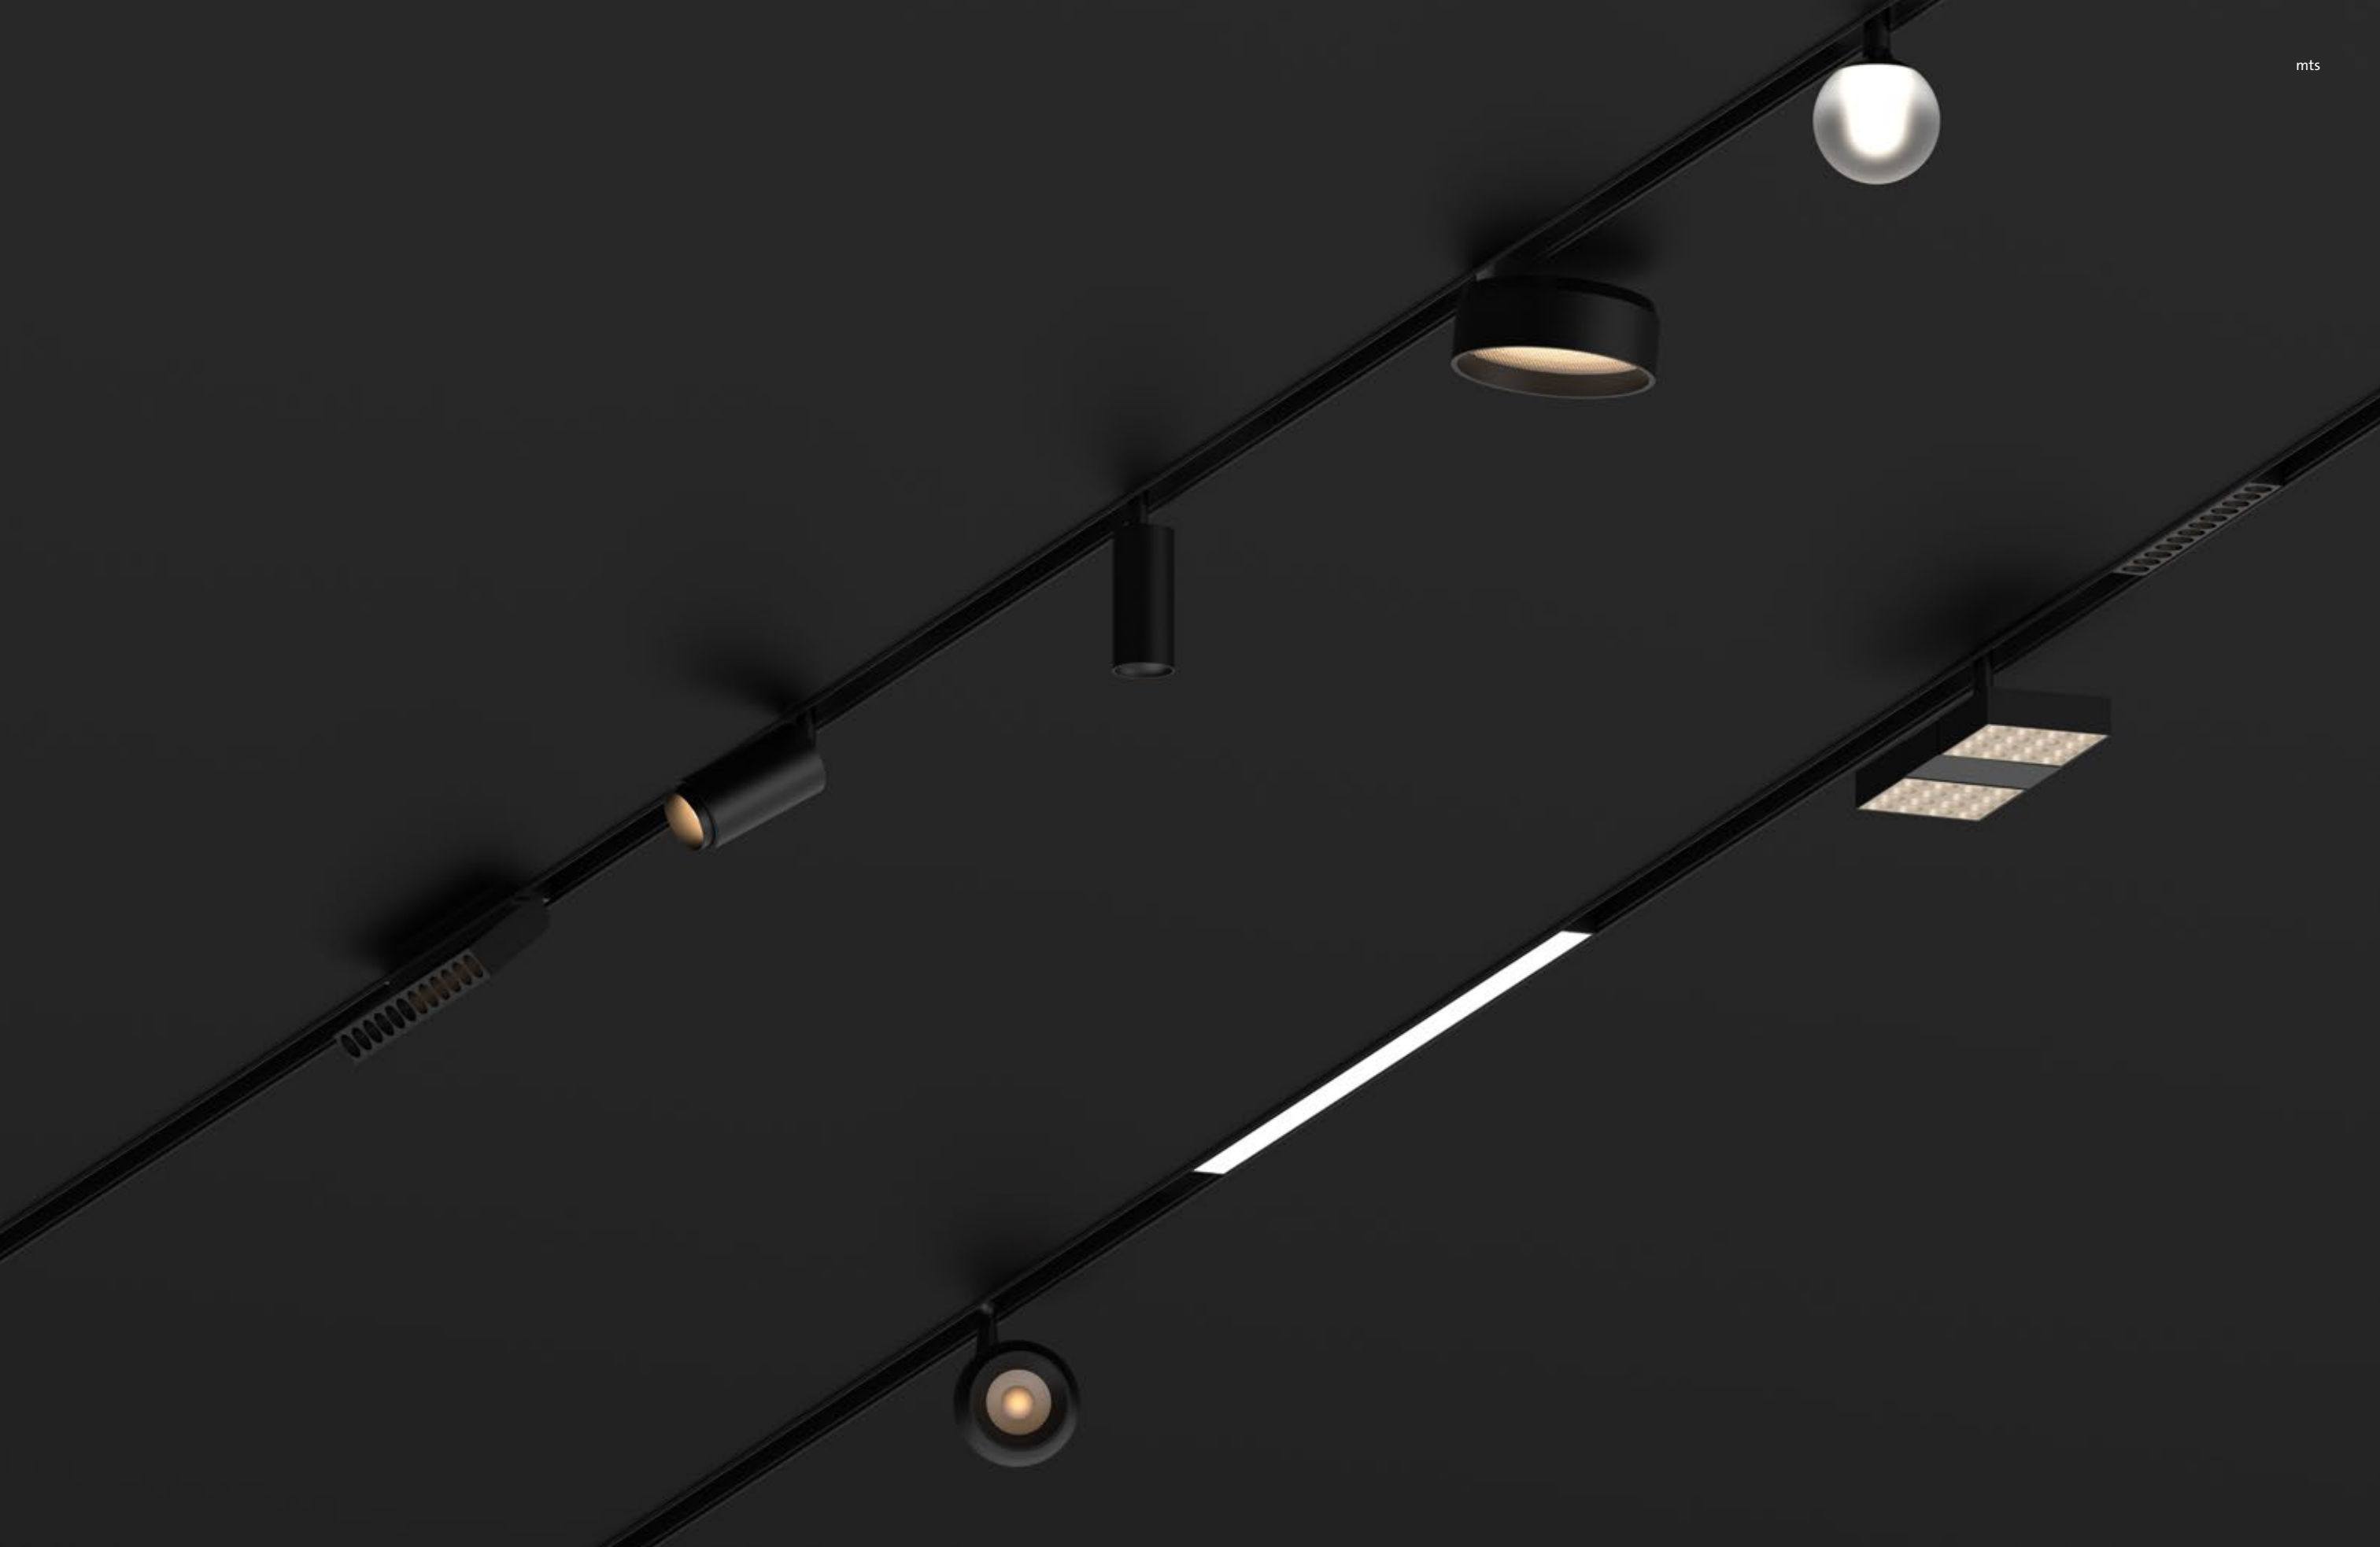

Mechanischer Verbinder, gerade
Mechanical connector, straight
HW000778 *mts-eb-sc*

Impressum *Imprint*

mawa design
Licht- und Wohnideen GmbH

Member of the **PROLED GROUP**

Ebereschenring 12–13
14554 Seddiner See