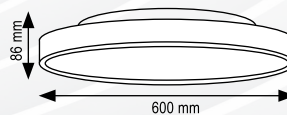

Moon Prisma 600

lumen	5000 lm
W	60 W
ref	MN60060W MN60060B