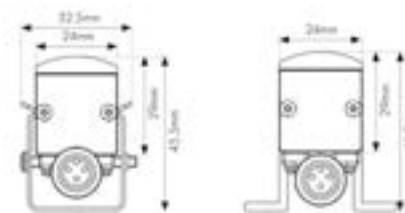

PRODUCT CONFIGURATOR

	PREFIX	MODEL	LENGTH	COLOUR	WHITE	PROTOCOL	VOLTAGE	HOUSING	MOUNT
EXAMPLE	LXD	1	300	RGBW	24K	S	24	A	F
		1 - 1 pixels 8 - 8 pixels 16 - 16 pixels	300 - 300mm 500 - 500mm 1000 - 1000mm	RGBW RGBA RGB DW W	24K - 2400K 27K - 2700K 30K - 3000K 35K - 3500K 40K - 4000K 50K - 5000K 60K - 6000K	S - SPI D - DMX X - X-Stream	24 - 24VDC 48 - 48VDC	A - Aluminium C - Custom RAL	F - Foot C - Clip HB - Hook-on Bracket