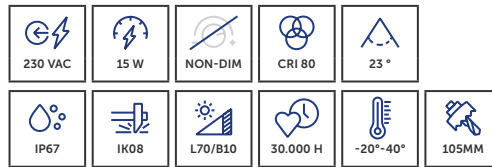

EUROPOLE
INGROUND COLOSS 3 SWITCH