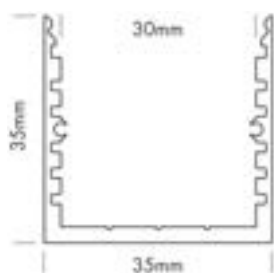

- → Meerdere Flex Strip-lijnen kunnen worden ingebouwd
- → Verschillende Flex Strips kunnen worden gecombineerd
- → Met Sliding Base is inbouw van een voeding mogelijk
- → Possibilité d'installer plusieurs lignes Flex Strip
- → Différents Flex Strip peuvent être combinés
- → La base coulissante permet d'installer un bloc d'alimentation

PROLED

ALUMINIUM PROFILE SQ-LINE STANDARD

Het SQ-Line STANDARD-profiel is geschikt voor het gebruik van LED-verlichting in oude gebouwen. In combinatie met een Sliding Base kan een voeding worden ondergebracht.

Le profilé SQ-Line STANDARD est conçu pour l'installation de luminaires LED dans les bâtiments anciens, offrant une solution adaptée aux besoins spécifiques de nos clients. En association avec une base coulissante, il permet d'accueillir un bloc d'alimentation.

PROFIEL / PROFIL

CODE	COLOR	LENGTH	€
L69Q00S	S	2 m	€38,50
L69Q00SX	S	3 m	€58,00
L69Q00SB	B	2 m	€46,50
L69Q00SBX	B	3 m	€69,50
L69Q00SW	W	2 m	€46,50
L69Q00SWX	W	3 m	€69,50

EINDKAP / EMBOUT

CODE	TYPE	COLOR	€
L69QS3SE	Flat	S	€5,00
L69QS3SEB	Flat	B	€6,00
L69QS3SEW	Flat	W	€6,00

SLIDING BASE

CODE	COLOR	LENGTH	€
L69QSBB	S	2 m	€11,00
L69QSBBW	W	2 m	€13,00