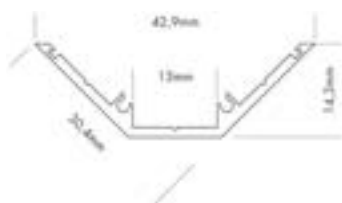

- → Speciaal ontwikkeld voor strakke 90°-hoekoplossingen
- → Compatibel met verschillende soorten afdekkingen
- → Hoogwaardig aluminium voor duurzame toepassingen
- → Combinatie van meerdere Flex Strips mogelijk
- → Spécialement conçu pour des solutions d'angle à 90° nettes
- → Compatible avec différentes formes de caches
- → Aluminium de haute qualité pour des applications durables
- → Possibilité de combiner plusieurs Flex Strips

PROLED

ALUMINIUM PROFILE C-LINE CORNER

De C-LINE CORNER-profielen maken een nauwkeurige en elegante hoekmontage van ledstrips en afdekkingen mogelijk. Ze zorgen voor een zuivere lichtgeleiding en een hoogwaardige, architectonische uitstraling.

Les profilés CLINE CORNER offrent une solution de montage précise et esthétique pour les bandes LED et les caches dans les angles. Ils offrent une solution de guidage de la lumière qui allie précision et performance, tout en conférant à l'espace une esthétique de haut niveau.

PROFIEL / PROFIL

CODE	COLOR	LENGTH	€
L69L000	S	2 m	€22,00
L69L000X	S	3 m	€32,50

EINDKAP / EMBOUT

CODE	TYPE	COLOR	€
L69L01E	Triangle	S	€4,50
L69L01EB	Triangle	B	€5,50
L69L01EW	Triangle	W	€5,50
L69L03E	Oval	S	€4,50
L69L03EB	Oval	B	€5,50
L69L03EW	Oval	W	€5,50