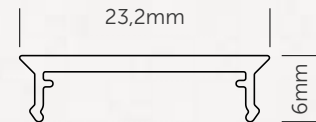

innovatieve technologie technologie *innovante*

De PROcover Optics vormen een innovatieve en gerichte technologie waarmee u asymmetrische of speciale lichtverdelingspatronen kunt realiseren voor uw lineaire verlichtingstoepassing.

Les PROcover Optics sont une technologie innovante et ciblée d'obtenir des répartitions lumineuses asymétriques ou spécifiques pour votre application d'éclairage linéaire.

Geschikt voor:
Convient pour:

- M-line low
- M-line standard + sliding base
- M-line standard 24 + sliding base
- M-line rec 12 st
- M-line corner
- M-line drywall linear
- M-line h (lower side)
- M-line h (higher side + sliding base)