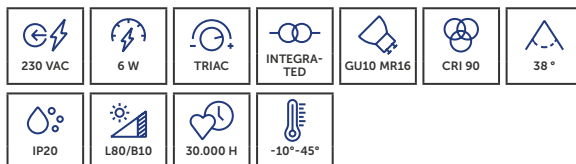

UNI-BRIGHT ORIENT 1 ROUND