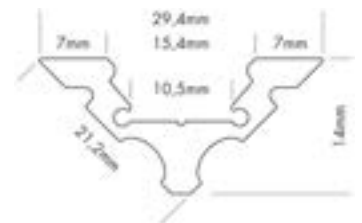

PROFIEL / PROFIL

CODE	COLOR	LENGTH	€
L693000	S	2 m	€22,00
L693000X	S	3 m	€32,50
L693000W	W	2 m	€26,00
L693000WX	W	3 m	€39,00

EINDKAP / EMBOUT

CODE	TYPE	COLOR	€
L693S3E	Flat	S	€4,50
L693S3EW	Flat	W	€5,50

COVERS / COUVERCLES: PG 125

- → Hoeken van muren
- → Hoeken van plafonds
- → Coins muraux
- → Coins de plafond