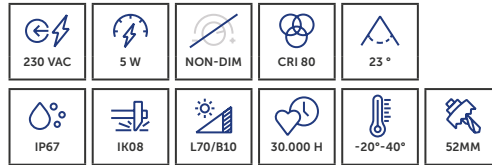

EUROPOLE
INGROUND COLOSS 1