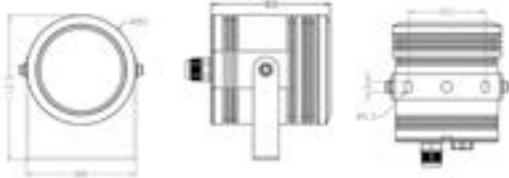

CODE	COLOR	LM	LM/W	EEK	€
LPLCBXS10DW		540 lm	54 lm/W		€395,00
LPLCBXS10D04		540 lm	54 lm/W		€395,00

PRODUCT CONFIGURATOR

	PREFIX	MODEL	COLOUR	PROTOCOL	ANGLE	VOLTAGE	SNOOT	HOUSING	MOUNT
EXAMPLE	BXS	10	RGBW	S	10	24	F	B	RGBW
			RGBW RGBA RGBWA DW W	S - SPI D - DMX P - PWM DA - Dali X - X-Stream	10 - 10° 25 - 25° 40 - 40° 1.3 - 10° x 35° 1.6 - 10° x 60° 2.4 - 20° x 40° 3.6 - 30° x 60°	24 - 24VDC	F - Full Snoot HC - Honeycomb H - Half Snoot N - None	B - Black G - Grey R - Red C - Custom RAL	B - Bracket LS - Spike

PROLED
SPOT LIGHT BXS30

100 - 240 VAC	30 W	UCS7604	RGBW	
IP66	IK07	L70/B10	50.000 H	-20°-60°