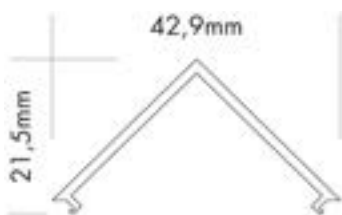

- → Speciaal ontwikkeld voor strakke 90°-hoekoplossingen
- → Compatibel met verschillende soorten afdekkingen
- → Hoogwaardig aluminium voor duurzame toepassingen
- → Combinatie van meerdere Flex Strips mogelijk
- → Spécialement conçu pour des solutions d'angle à 90° nettes
- → Compatible avec différentes formes de caches
- → Aluminium de haute qualité pour des applications durables
- → Possibilité de combiner plusieurs Flex Strips

PROLED

PLASTIC COVERS C-LINE

De C-LINE CORNER-profielen maken een nauwkeurige en elegante hoekmontage van ledstrips en afdekkingen mogelijk. Ze zorgen voor een zuivere lichtgeleiding en een hoogwaardige, architectonische uitstraling.

Les profilés CLINE CORNER offrent une solution de montage précise et esthétique pour les bandes LED et les caches dans les angles. Ils offrent une solution de guidage de la lumière qui allie précision et performance, tout en conférant à l'espace une esthétique de haut niveau.

CODE	VARIANT	OPTICS	LENGTH	€
L69LC1F	Triangle	Frost	2 m	€24,00
L69LC1FX	Triangle	Frost	3 m	€36,00
L69LC1M	Triangle	Milky (Opal)	2 m	€24,00
L69LC1MX	Triangle	Milky (Opal)	3 m	€36,00
L69LC1B	Triangle	Black	2 m	€35,50
L69LC1BX	Triangle	Black	3 m	€53,50
L69LC3F	Oval	Frost	2 m	€24,00
L69LC3FX	Oval	Frost	3 m	€36,00
L69LC3M	Oval	Milky (Opal)	2 m	€24,00
L69LC3MX	Oval	Milky (Opal)	3 m	€36,00
L69LC3B	Oval	Black	2 m	€35,50
L69LC3BX	Oval	Black	3 m	€53,50