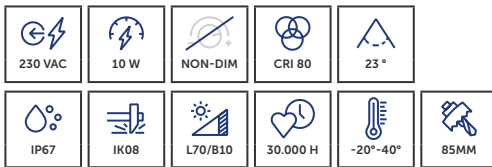

EUROPOLE
INGROUND COLOSS 2 SWITCH