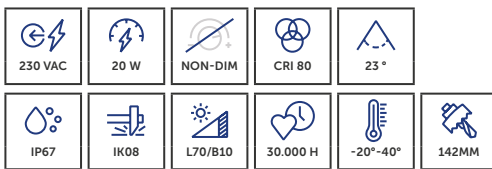

EUROPOLE
INGROUND COLOSS 4 SWITCH