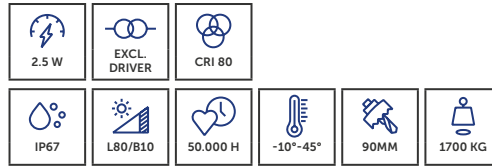

PROLED INGROUND 1 MONO R

De PROLED INGROUND 1 MONO is ontworpen voor installatie in de grond en is geschikt voor gerichte accentverlichting in buitenruimten. Met zijn warmwitte licht benadrukt hij nauwkeurig architectuur, paden en objecten.

Le PROLED INGROUND 1 MONO est conçu pour être encastré dans le sol et répond aux besoins d'un éclairage d'accentuation ciblé en extérieur. Grâce à sa technologie de pointe, il met en valeur l'architecture, les chemins et les objets avec une précision inégalée.