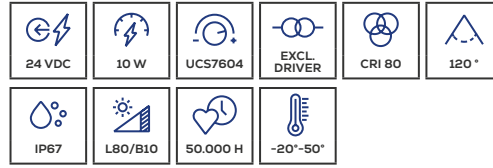

PIXEL PUX 6

WITTE LED-STRIPS / BANDES LED LUMIÈRE BLANCHE

CODE	CCT	COLOR	LM	LM/W	EEK	€
LPLCPUX610806	3000K	W	65 lm	7 lm/W	G	€302,00
LPLCPUX610808	4000K	W	65 lm	7 lm/W	G	€302,00
LPLCPUX610804	6000K	W	65 lm	7 lm/W	G	€302,00

RGBW LED-STRIPS / BANDES LED RGBW

CODE	CCT	LM	LM/W	LM/CHANNEL	€
LPLCPUX610D04	6000K	75 lm	4 lm/W	☐ 10 lm ☐ 25 lm ☐ 10 lm ☐ 30 lm (CW)	€302,00

PRODUCT CONFIGURATOR

PREFIX	MODEL	COLOUR	PROTOCOL	QTY	PITCH	VOLTAGE	LENSES	HOUSING	MOUNT
PUX	6	RGBW	S	1	70	24	03	W	BA
		RGBW RGBWA RGBWV RGB W	S - SPI X - X-Stream	1 2 3 ... 50	70 - 70mm 80 - 80mm 90 - 90mm ... 350 - 350mm	24 - 24VDC	03 - 3mm 05 - 5mm 10 - 10mm BL - Black CL - Clear CR - Crystal CU - Custom DM - Dome FR - Frosted LN - Lens TD - Tall Dome TF - Tall Flat VB - Vinyl Black VG - Vinyl Grey VR (###) - Vinyl RAL VW - Vinyl White	W - White C - Custom RAL	BA - 3M Back FA - 3M Face C - Clip N - Nute P - Panel SC - Screws U - U-Channel

EXAMPLE