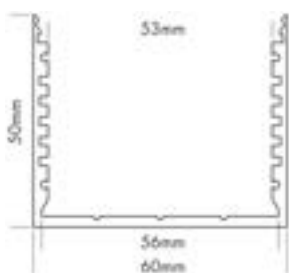

- → Meer volume voor een hogere lichtopbrengst
- → Geoptimaliseerde warmteafvoer
- → Klassieke lineaire vormgeving
- → Plus de volume pour une puissance lumineuse supérieure
- → Dissipation thermique optimisée
- → Forme linéaire classique

PROLED

ALUMINIUM PROFILE L-LINE LOW

Het L-LINE LOW-profiel is de platste variant van de serie en is ideaal voor discrete, ruimtebesparende verlichtingsoplossingen met een minimale opbouwhoogte.

Le profilé L-LINE LOW, variante la plus plate de la série, est parfaitement adapté aux solutions d'éclairage discrètes et peu encombrantes, avec une hauteur d'installation minimale.

PROFIEL / PROFIL

CODE	COLOR	LENGTH	€
L69F00L	S	2 m	€42,00
L69F00LX	S	3 m	€63,00
L69F00LB	B	2 m	€50,50
L69F00LBX	B	3 m	€76,00
L69F00LW	W	2 m	€50,50
L69F00LWX	W	3 m	€76,00

EINDKAP / EMBOUT

CODE	TYPE	COLOR	€
L69FS3EL	Flat	S	€5,00
L69FS3ELB	Flat	B	€6,00
L69FS3ELW	Flat	W	€6,00

SLIDING BASE

CODE	COLOR	LENGTH	€
L69FSBB	S	2 m	€20,50

PROLED

ALUMINIUM PROFILE L-LINE STANDARD

Het L-LINE STANDARD-profiel biedt meer inbouwruimte voor krachtige ledstrips en zorgt voor optimale koeling en een heldere, lineaire uitstraling.

Le profilé L-LINE STANDARD est un produit phare de notre entreprise. Il offre une solution optimale pour l'installation de bandes LED puissantes. En outre, il garantit un refroidissement efficace tout en préservant une esthétique claire et linéaire, répondant ainsi aux exigences les plus élevées de nos clients.

PROFIEL / PROFIL

CODE	COLOR	LENGTH	€
L69F00S	S	2 m	€78,00
L69F00SX	S	3 m	€117,00
L69F00SB	B	2 m	€94,00
L69F00SBX	B	3 m	€140,50
L69F00SW	W	2 m	€94,00
L69F00SWX	W	3 m	€140,50

EINDKAP / EMBOUT

CODE	TYPE	COLOR	€
L69FS3ES	Flat	S	€5,00
L69FS3ESB	Flat	B	€6,00
L69FS3ESW	Flat	W	€6,00

SLIDING BASE

CODE	COLOR	LENGTH	€
L69FSBB	S	2 m	€20,50