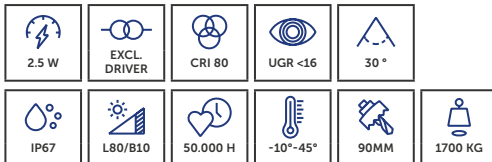

PROLED INGROUND 1 MONO S

De PROLED INGROUND 1 MONO is ontworpen voor inbouw in de grond en is geschikt voor gerichte accentverlichting buitenshuis. Met warm wit licht zet hij architectuur, paden en objecten nauwkeurig in de schijnwerpers.

Le PROLED INGROUND 1 MONO est conçu pour être encastré dans le sol et répond aux besoins d'un éclairage d'accentuation ciblé en extérieur. Grâce à sa technologie de pointe, il met en valeur l'architecture, les chemins et les objets avec une précision inégalée.