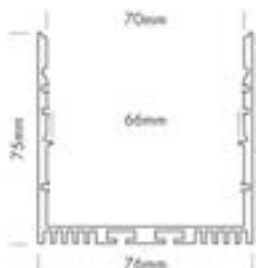

- → Grote voedingen inbouwbaar
- → Meerdere Flex Strip-lijnen inbouwbaar
- → Ophangbaar met bijbehorende kabelophangingen
- → Met verbindingstukken zijn lange lichtlijnen mogelijk
- → *Intégration de grands blocs d'alimentation et de plusieurs lignes Flex Strip*
- → *Suspension possible avec câbles adaptés*
- → *Connecteurs permettant de créer de longues lignes lumineuses continues*

PROFIEL / PROFIL

CODE	COLOR	LENGTH	€
L69X00S	S	2 m	€124,00
L69X00SX	S	3 m	€185,50
L69X00SB	B	2 m	€148,50
L69X00SBX	B	3 m	€222,50
L69X00SW	W	2 m	€148,50
L69X00SWX	W	3 m	€222,50
L69X000		3 m	€54,00

EINDKAP / EMBOUT

CODE	TYPE	COLOR	€
L69XS3ES	Flat	S	€8,50
L69XS3ESB	Flat	B	€10,00
L69XS3ESW	Flat	W	€10,00

SLIDING BASE

CODE	COLOR	LENGTH	€
L69XSBS	S	2 m	€46,00
L69XS BX	S	2 m	€46,00

MOUNTING ACCESSORIES

CODE	BESCHRIJVING	DESCRIPTION	€
L69X000	Ophanging XL+L	Cable suspension XL+L	€54,00

CONNECTOR 24

CODE	BESCHRIJVING	DESCRIPTION	€
L690007	Connector 24 Linear	Connector 24 Linear	€6,00
L690008	Connector 24 90°	Connector 24 90°	€6,00
L690012	Connector vertical 90°	Connector vertical 90°	€7,50